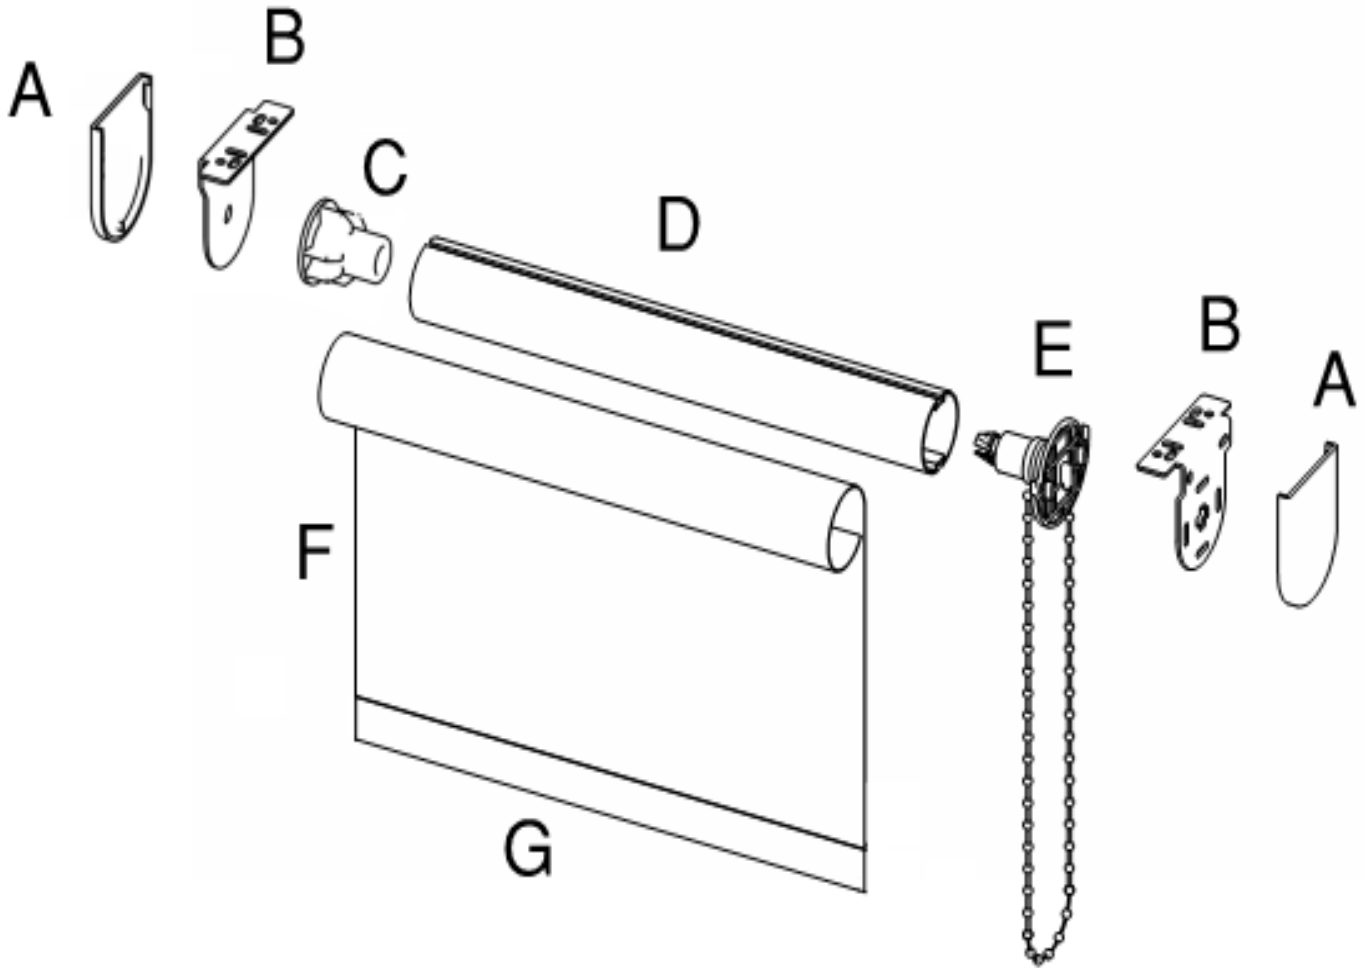

<b>General:</b>	Assembled by A&I Manufacturing, Inc. <b>Environmentally safe.</b>
<b>Operation:</b>	Bead chain through manual clutch mechanism.
<b>Clutch:</b>	Bead chain driven assisted by a stainless steel spring and spring shim. Clutch housing made from PA6 with glass fibers. Colors: Black, White
<b>Chain:</b>	Plastic, nickel plated steel, stainless steel.
<b>Idle End:</b>	Made from glass fiber reinforced PA6. Color to match clutch.
<b>Tube:</b>	1 1/4", 1 1/2", 1 3/4", 2" hollow extruded aluminum(6063-T5) tube.
<b>Brackets:</b>	1 15/16"x2 7/16", 2'x25 5/8", 2 9/16"x3 1/16", cold rolled steel ASTM A1008. Wall or ceiling mount. White, Black.
<b>Bracket Covers:</b>	White, Black plastic.
<b>Internal Hembar:</b>	1/8"x1" extruded aluminum 6063-T5 flat stock.
<b>External Hembar:</b>	1 3/6"x9/16" rectangle, 1 1/2"x3/8" rectangle extruded aluminum 6063-T5. Colors: White, Bronze, Alabaster, Anodized, Black. Available at extra cost.
<b>Fabric:</b>	B/O, 1%, 3%, 5%, 8%, 10%, Translucent openness in various colors.
<b>P-Clip Safety Tensioner:</b>	Clear Poly-carbonite. Shall comply with all safety requirements.
<b>Sizes:</b>	Outside mounted roller shades will be made to exact ordered measurements. Inside mounted roller shades will have 1/8" deducted at the factory from finished width. See Product Limits.

### Product Limits

Controls (Manual)	Min. Width	Max. Width	Min. Drop	Max. Drop
Clutch Left	18"	156"	18"	240"
Clutch Right	18"	156"	18"	240"
Spring Assist	36"	156"	18"	240"

**⚠ WARNING ⚠ ADVERTENCIA**

Cords on window covering products present a potential strangulation hazard.

SAFLAB-3 04/2013

ANSI/WCMA 5.1.4

SAFLAB-3 04/2013

ANSI/WCMA 5.1.4

- A: Bracket Cover
- B: Bracket
- C: Idle End
- D: Tube
- E: Clutch
- F: Fabric
- G: Enclosed Hembar